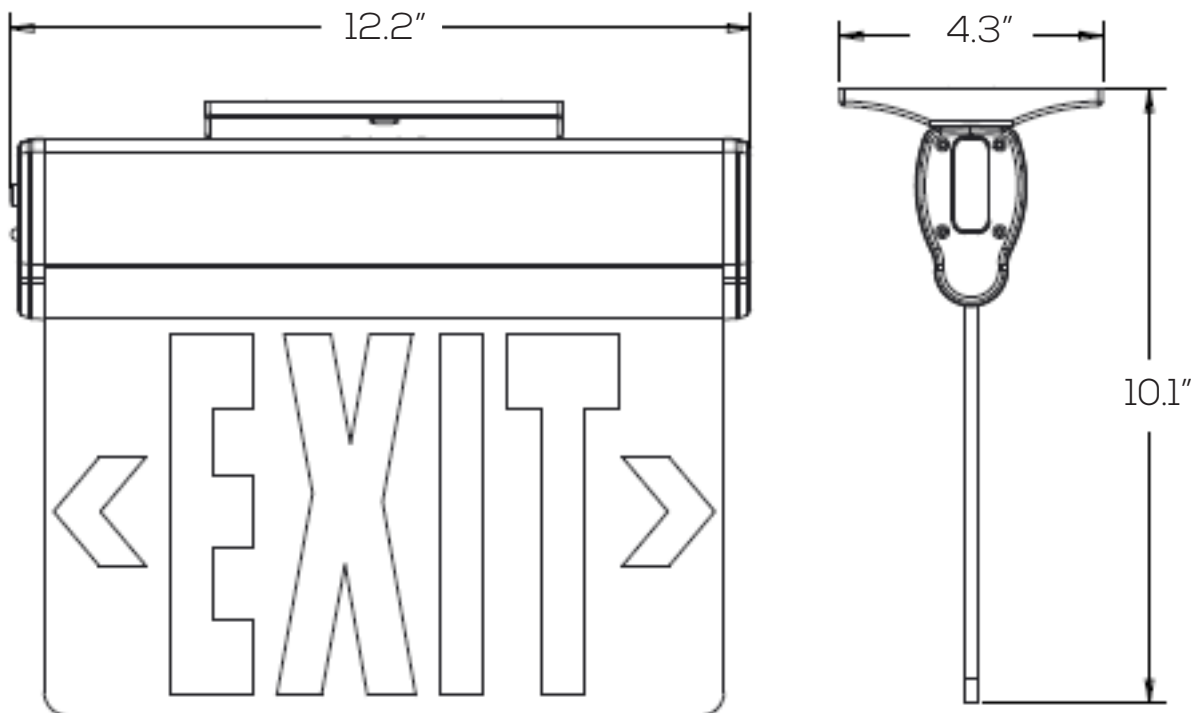

LED EXIT LIGHT SERIES

SES-EX7008

Technical Specifications

Size:	12.2" L x 4.3" W x 10.1" H
Watts:	2W
Voltage:	120/277VAC (60Hz)
Dimmable:	No
IP Rate:	IP20
Materials:	Thermoplastic ABS, Aluminum
Housing Color:	White
Letter Color:	Red, Green
Lifespan:	50,000 hours
Backup Time:	≥90 minutes
Mounting:	Wall, Side, Ceiling
Finish:	Mirrored
Sides:	Single or Double

Features

This sign has a mirrored finish in order to show letters on both sides. It can be mounted on the wall or ceiling. These are widely used to indicate emergency exits in commercial spaces. This model comes in red or green and both single or double sided.

Dimensions

Model Numbers

Double-Sided Red
SES-EX7008RD
#10719 ●

Single-Sided Red
SES-EX7008RS
#10797 ●

Single-Sided Green
SES-EX7008GS
#10799 ●