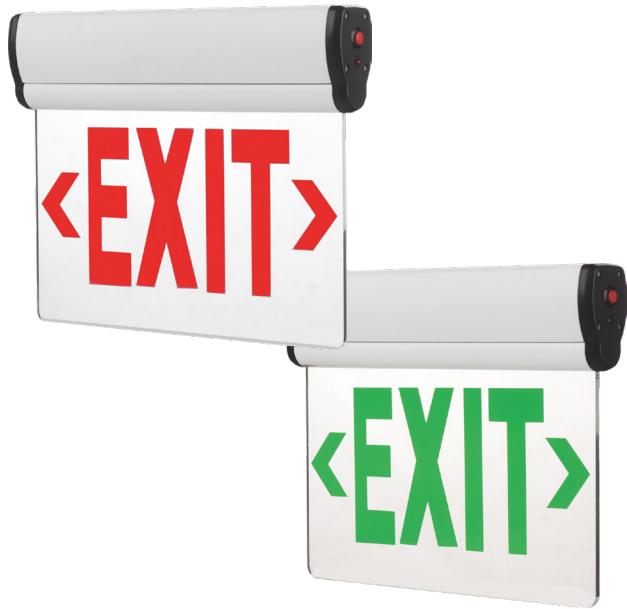

LED EXIT LIGHT SERIES

SES-EX7008

Technical Specifications

Size:	12.2" L x 4.3" W x 10.1" H
Watts:	2W
Voltage:	120/277VAC (60Hz)
Dimmable:	No
IP Rate:	IP20
Materials:	Thermoplastic ABS, Aluminum
Housing Color:	White
Letter Color:	Red, Green
Lifespan:	50,000 hours
Backup Time:	≥90 minutes
Mounting:	Wall, Side, Ceiling
Finish:	Mirrored
Sides:	Single or Double

Features

This sign has a mirrored finish in order to show letters on both sides. It can be mounted on the wall or ceiling. These are widely used to indicate emergency exits in commercial spaces. This model comes in red or green and both single or double sided.

Dimensions

Model Numbers

Double-Sided Red
SES-EX7008RD
#10719 ●

Single-Sided Red
SES-EX7008RS
#10797 ●

Single-Sided Green
SES-EX7008GS
#10799 ●