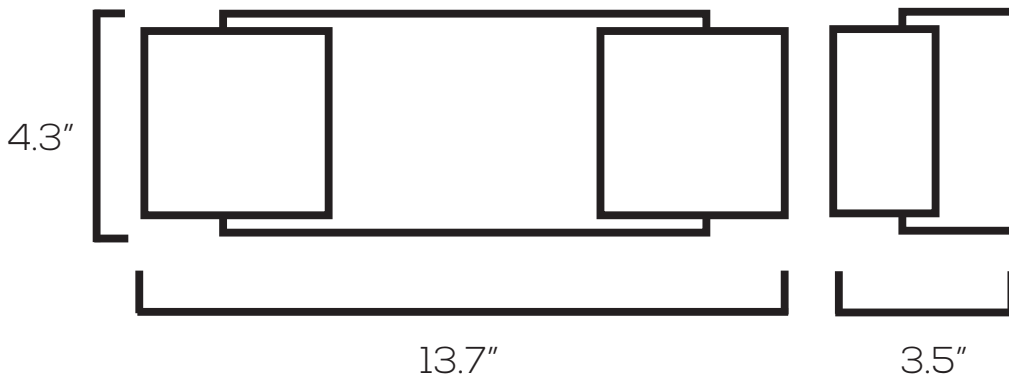

LED EMERGENCY LIGHT SERIES

SES-EMU9

Technical Specifications

Size: 13.7" L x 4.3" W x 3.5" D

Watts: 2.4W

Lumen: 240lm

CCT: 7000-9000K

Voltage: 120-277VAC (60Hz)

Dimmable: No

IP Rate: IP20

Materials: Thermoplastic ABS

Housing Color: White

Lifespan: 25,000 hours

Backup Time: ≥ 90 minutes

Mounting: Wall

Features

Dimensions

Model Numbers

SES-EMU9