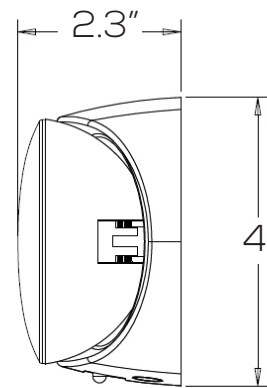

LED EMERGENCY LIGHT SERIES

SES-EM7012

Technical Specifications

Size: 10.3" L x 2.3" W x 4" H

Watts: 2.5W

Lumen: 182lm

Voltage: 120-277VAC (60Hz)

Dimmable: No

Dimensions

Model Numbers

SES-EM7012