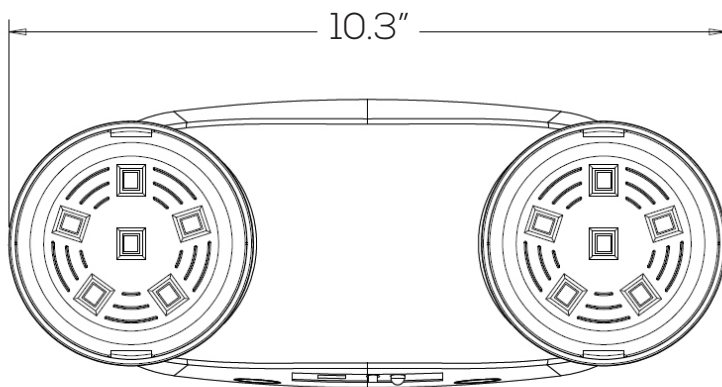

LED EMERGENCY LIGHT SERIES

SES-EM7012

Technical Specifications

Size: 10.3" L x 2.3" W x 4" H

Watts: 2.5W

Lumen: 182lm

Voltage: 120-277VAC (60Hz)

Dimmable: No

IP Rate: IP20

Materials: Thermoplastic ABS

Housing Color: White

Lifespan: 50,000 hours

Backup Time: ≥ 90 minutes

Mounting: Wall

Features

SARIN Energy is proud of its high-quality LED Emergency Light Series. This revolutionary product adopts the latest technology, replacing traditional bulbs with energy efficient LEDs. These are widely used in the lighting of homes, hotels, offices and other commercial spaces. These fixtures are suitable for a variety of emergency applications and will provide significant energy savings.

Dimensions

Model Numbers

SES-EM7012