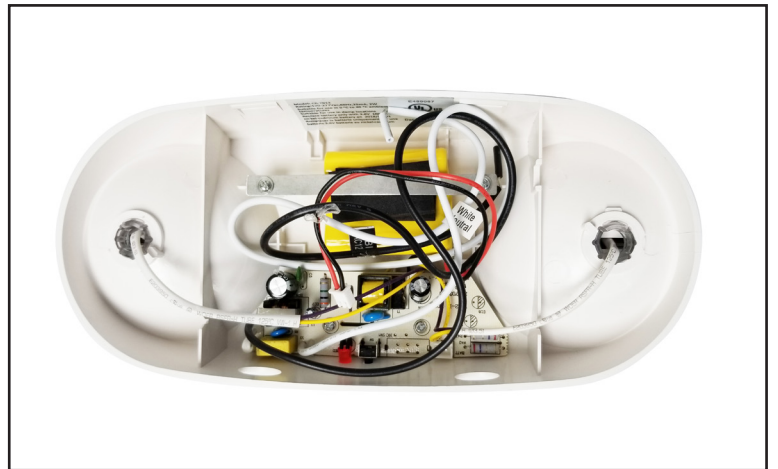

LED EMERGENCY LIGHT SERIES

SES-EM7012

Technical Specifications

Size: 10.3" L x 2.3" W x 4" H

Watts: 2.5W

Lumen: 182lm

Voltage: 120-277VAC (60Hz)

Dimmable: No

IP Rate: IP20

Materials: Thermoplastic ABS

Housing Color: White

Lifespan: 50,000 hours

Backup Time: ≥ 90 minutes

Mounting: Wall

Features

SARIN Energy is proud of its high-quality LED Emergency Light Series. This revolutionary product adopts the latest technology, replacing traditional bulbs with energy efficient LEDs. These are widely used in the lighting of homes, hotels, offices and other commercial spaces. These fixtures are suitable for a variety of emergency applications and will provide significant energy savings.