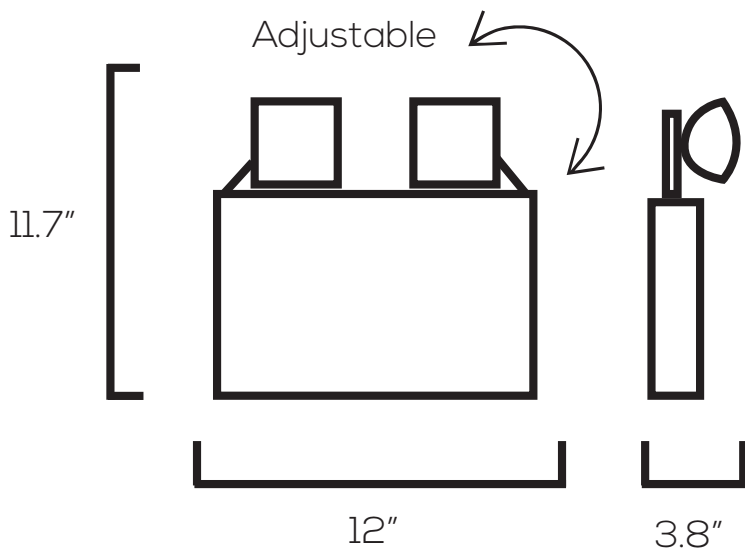

### Technical Specifications

Size:	11.7" L x 12" W x 3.8" H
Watts:	5W
Lumen:	300lm
CCT:	6500K
Voltage:	AC120/277V (60Hz)
Dimmable:	No
IP Rate:	IP20
Materials:	Thermoplastic ABS
Housing Color:	White
Lifespan:	50,000 hours
Backup Time:	≥90 minutes
Mounting:	Wall, Ceiling
Sides:	Single Sided

## Dimensions