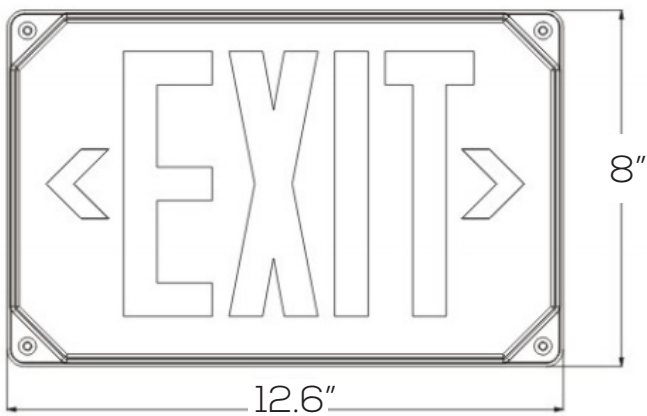

LED OUTDOOR EXIT SIGN SERIES

SES-EX7006

Technical Specifications

Size:	12.6" L x 8" W
Watts:	3W
Voltage:	120/277VAC (60Hz)
Dimmable:	No
IP Rate:	IP65
Materials:	Thermoplastic ABS, PC
Housing Color:	White, Red
Lettering:	Double Sided
Lifespan:	25,000 hours
Backup Time:	≥90 minutes
Battery:	3.6V 500mAh Ni-Mh
Mounting:	Wall, Side, Ceiling

Features

This Exit Sign is exceptionally water resistant and can be used in exterior areas that come in direct contact with precipitation. This sign has lettering on both sides and can be mounted on a ceiling or wall. Do not mount this sign near a gas or electric heater.

Dimensions

Model Numbers

10798: SES-EX7006-W